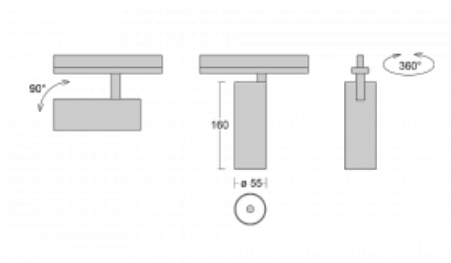

## Technical drawing

Type of installation	3 circuit track
Light distribution	Direct
Luminaire shape	Circular
Colour of the luminaires	Silver
Material	Aluminium
Lifetime	L80/B20 50 000 hours
Warranty	5 years
Description of luminaires	Luminaire 3 circuit track
Dimensions	ø 55 mm × 160 mm
Weight	0.5 kg
Light source	LED MODUL
Type of optical system	Reflector
Luminous flux*	1250 lm
Colour Temperature	4000 K cool white
Luminous efficacy	92 lm/W
MacAdam Light source	3
Colour rendering index	90
Beam angle	27°
UGR max. X=4H Y=8H, ρ=70,50,20	20.8