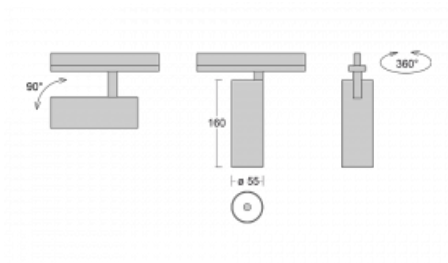

Luminaire

Vali55-T

178-600U-10GDD/940, B

If you are looking for a really decent looking cylindrical track luminaire of small dimensions with a high quality aluminium construction and good light parameters, there is not much to think about – Vali55-T will be just for you. You will use it mainly to illuminate smaller sales areas such as showcases or a specific product. Vali55-T can also illuminate art objects and in some cases they can also be used in households. The luminaires have been fitted with adapters for the 3-phase Global Track from Nordic Aluminium.

Technical drawing

Type of installation	3 circuit track
Light distribution	Direct
Luminaire shape	Circular
Colour of the luminaires	Black
Material	Aluminium
Lifetime	L80/B20 50 000 hours
Warranty	60 months
Description of luminaires	Luminaire 3 circuit track
Dimensions	ø 55 mm × 160 mm
Weight	0.5 kg
Light source	LED MODUL
Type of optical system	Reflector
Luminous flux	1250 lm ± 10 %
Colour Temperature	4000 K cool white
Luminous efficacy	92 lm/W
MacAdam Light source	3
Colour rendering index	90
Beam angle	27°
UGR max. X=4H Y=8H, ρ=70,50,20	20.8