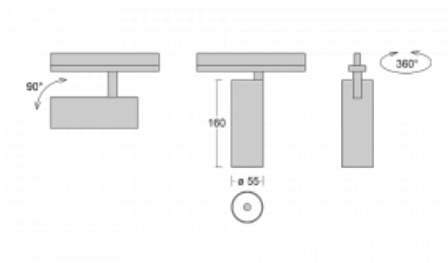

Luminaire

Vali55-T

178-600U-10GDD/940, B

If you are looking for a really decent looking cylindrical track luminaire of small dimensions with a high quality aluminium construction and good light parameters, there is not much to think about – Vali55-T will be just for you. You will use it mainly to illuminate smaller sales areas such as showcases or a specific product. Vali55-T can also illuminate art objects and in some cases they can also be used in households. The luminaires have been fitted with adapters for the 3-phase Global Track from Nordic Aluminium.

Technical drawing

Type of installation	3 circuit track
Light distribution	Direct
Luminaire shape	Circular
Colour of the luminaires	Black
Material	Aluminium
Lifetime	L80/B20 50 000 hours
Warranty	5 years
Description of luminaires	Luminaire 3 circuit track
Dimensions	ø 55 mm × 160 mm
Weight	0.5 kg
Light source	LED MODUL
Type of optical system	Reflector
Luminous flux*	1250 lm
Colour Temperature	4000 K cool white
Luminous efficacy	92 lm/W
MacAdam Light source	3
Colour rendering index	90
Beam angle	27°
UGR max. X=4H Y=8H, ρ=70,50,20	20.8