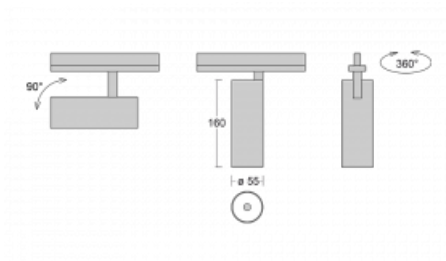

Technical drawing

Type of installation	3 circuit track
Light distribution	Direct
Luminaire shape	Circular
Colour of the luminaires	White
Material	Aluminium
Lifetime	L80/B20 50 000 hours
Warranty	5 years
Description of luminaires	Luminaire 3 circuit track
Dimensions	ø 55 mm × 160 mm
Weight	0.5 kg
Light source	LED MODUL
Type of optical system	Reflector
Luminous flux*	1200 lm
Colour Temperature	3000 K warm white
Luminous efficacy	88 lm/W
MacAdam Light source	3
Colour rendering index	90
Beam angle	27°
UGR max. X=4H Y=8H, ρ=70,50,20	20.7