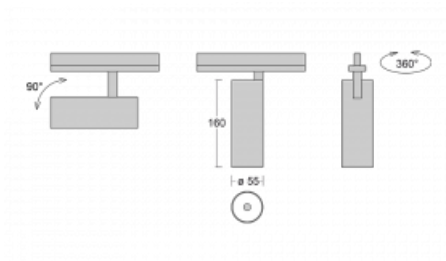

Technical drawing

Type of installation	3 circuit track
Light distribution	Direct
Luminaire shape	Circular
Colour of the luminaires	Black
Material	Aluminium
Lifetime	L80/B20 50 000 hours
Warranty	60 months
Description of luminaires	Luminaire 3 circuit track
Dimensions	ø 55 mm × 160 mm
Weight	0.5 kg
Light source	LED MODUL
Type of optical system	Reflector
Luminous flux	1200 lm ± 10 %
Colour Temperature	3000 K warm white
Luminous efficacy	88 lm/W
MacAdam Light source	3
Colour rendering index	90
Beam angle	27°
UGR max. X=4H Y=8H, ρ=70,50,20	20.7