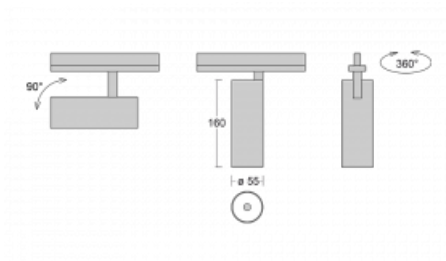

Technical drawing

Type of installation	3 circuit track
Light distribution	Direct
Luminaire shape	Circular
Colour of the luminaires	Black
Material	Aluminium
Lifetime	L80/B20 50 000 hours
Warranty	5 years
Description of luminaires	Luminaire 3 circuit track
Dimensions	ø 55 mm × 160 mm
Weight	0.5 kg
Light source	LED MODUL
Type of optical system	Reflector
Luminous flux*	1200 lm
Colour Temperature	3000 K warm white
Luminous efficacy	88 lm/W
MacAdam Light source	3
Colour rendering index	90
Beam angle	27°
UGR max. X=4H Y=8H, ρ=70,50,20	20.7