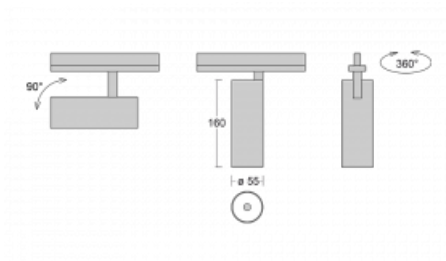

Technical drawing

| | |
|-----------------------------------|---------------------------|
| Type of installation | 3 circuit track |
| Light distribution | Direct |
| Luminaire shape | Circular |
| Colour of the luminaires | White |
| Material | Aluminium |
| Lifetime | L80/B20 50 000 hours |
| Warranty | 5 years |
| Description of luminaires | Luminaire 3 circuit track |
| Dimensions | ø 55 mm × 160 mm |
| Weight | 0.5 kg |
| Light source | LED MODUL |
| Type of optical system | Reflector |
| Luminous flux* | 1750 lm |
| Colour Temperature | 4000 K cool white |
| Luminous efficacy | 88 lm/W |
| MacAdam Light source | 3 |
| Colour rendering index | 90 |
| Beam angle | 17° |
| UGR max. X=4H Y=8H, ρ=70,50,20 | 22.1 |