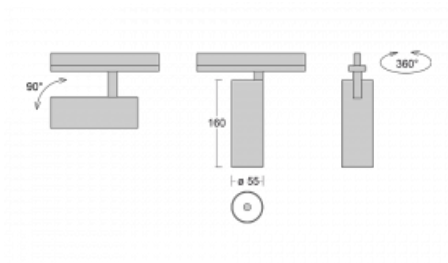

Luminaire

Vali55-T

178-600S-10GGE/940, S

If you are looking for a really decent looking cylindrical track luminaire of small dimensions with a high quality aluminium construction and good light parameters, there is not much to think about – Vali55-T will be just for you. You will use it mainly to illuminate smaller sales areas such as showcases or a specific product. Vali55-T can also illuminate art objects and in some cases they can also be used in households. The luminaires have been fitted with adapters for the 3-phase Global Track from Nordic Aluminium.

Technical drawing

Type of installation	3 circuit track
Light distribution	Direct
Luminaire shape	Circular
Colour of the luminaires	Silver
Material	Aluminium
Lifetime	L80/B20 50 000 hours
Warranty	60 months
Description of luminaires	Luminaire 3 circuit track
Dimensions	ø 55 mm × 160 mm
Weight	0.5 kg
Light source	LED MODUL
Type of optical system	Reflector
Luminous flux	1750 lm ± 10 %
Colour Temperature	4000 K cool white
Luminous efficacy	88 lm/W
MacAdam Light source	3
Colour rendering index	90
Beam angle	17°
UGR max. X=4H Y=8H, ρ=70,50,20	22.1