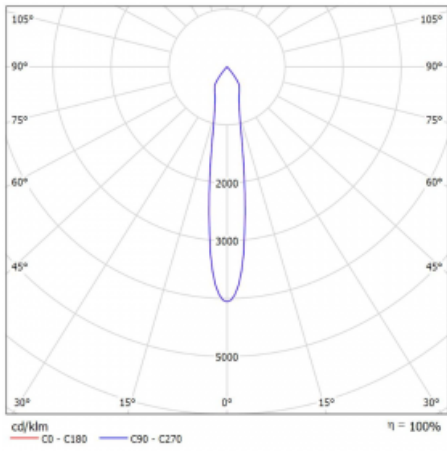

Curve

Luminaire power input* 20 W

Connection of the luminaires ON/OFF

Electrical voltage 220-240V

Frequency 50/60Hz

☐ CE IP 20

*±10 %