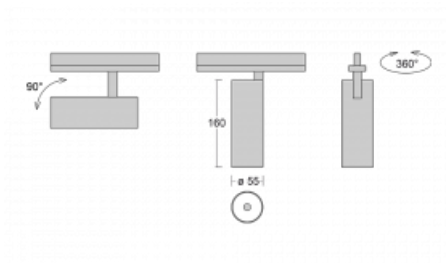

Luminaire

Vali55-T

178-600S-10GGE/940, S

If you are looking for a really decent looking cylindrical track luminaire of small dimensions with a high quality aluminium construction and good light parameters, there is not much to think about – Vali55-T will be just for you. You will use it mainly to illuminate smaller sales areas such as showcases or a specific product. Vali55-T can also illuminate art objects and in some cases they can also be used in households. The luminaires have been fitted with adapters for the 3-phase Global Track from Nordic Aluminium.

Technical drawing

Type of installation	3 circuit track
Light distribution	Direct
Luminaire shape	Circular
Colour of the luminaires	Silver
Material	Aluminium
Lifetime	L80/B20 50 000 hours
Warranty	5 years
Description of luminaires	Luminaire 3 circuit track
Dimensions	ø 55 mm × 160 mm
Weight	0.5 kg
Light source	LED MODUL
Type of optical system	Reflector
Luminous flux*	1750 lm
Colour Temperature	4000 K cool white
Luminous efficacy	88 lm/W
MacAdam Light source	3
Colour rendering index	90
Beam angle	17°
UGR max. X=4H Y=8H, ρ=70,50,20	22.1