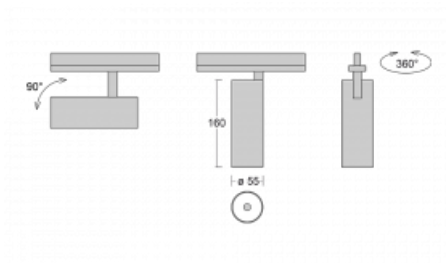

Luminaire

Vali55-T

178-600S-10GGE/940, B

If you are looking for a really decent looking cylindrical track luminaire of small dimensions with a high quality aluminium construction and good light parameters, there is not much to think about – Vali55-T will be just for you. You will use it mainly to illuminate smaller sales areas such as showcases or a specific product. Vali55-T can also illuminate art objects and in some cases they can also be used in households. The luminaires have been fitted with adapters for the 3-phase Global Track from Nordic Aluminium.

Technical drawing

Type of installation	3 circuit track
Light distribution	Direct
Luminaire shape	Circular
Colour of the luminaires	Black
Material	Aluminium
Lifetime	L80/B20 50 000 hours
Warranty	5 years
Description of luminaires	Luminaire 3 circuit track
Dimensions	ø 55 mm × 160 mm
Weight	0.5 kg
Light source	LED MODUL
Type of optical system	Reflector
Luminous flux*	1750 lm
Colour Temperature	4000 K cool white
Luminous efficacy	88 lm/W
MacAdam Light source	3
Colour rendering index	90
Beam angle	17°
UGR max. X=4H Y=8H, ρ=70,50,20	22.1