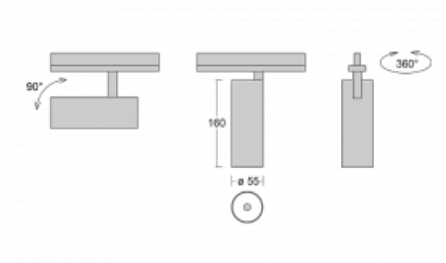

Luminaire

Vali55-T

178-600S-10GGE/930, W

If you are looking for a really decent looking cylindrical track luminaire of small dimensions with a high quality aluminium construction and good light parameters, there is not much to think about – Vali55-T will be just for you. You will use it mainly to illuminate smaller sales areas such as showcases or a specific product. Vali55-T can also illuminate art objects and in some cases they can also be used in households. The luminaires have been fitted with adapters for the 3-phase Global Track from Nordic Aluminium.

Technical drawing

Type of installation	3 circuit track
Light distribution	Direct
Luminaire shape	Circular
Colour of the luminaires	White
Material	Aluminium
Lifetime	L80/B20 50 000 hours
Warranty	5 years
Description of luminaires	Luminaire 3 circuit track
Dimensions	ø 55 mm × 160 mm
Weight	0.5 kg
Light source	LED MODUL
Type of optical system	Reflector
Luminous flux*	1650 lm
Colour Temperature	3000 K warm white
Luminous efficacy	83 lm/W
MacAdam Light source	3
Colour rendering index	90
Beam angle	17°
UGR max. X=4H Y=8H, ρ=70,50,20	21.9