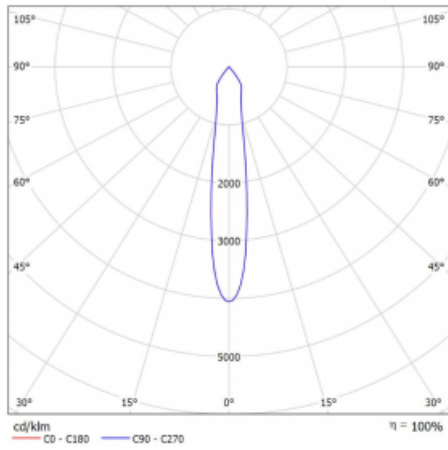

Curve

Luminaire power input* 20 W

Connection of the luminaires ON/OFF

Electrical voltage 220-240V

Frequency 50/60Hz

☐ CE IP 20

*±10 %