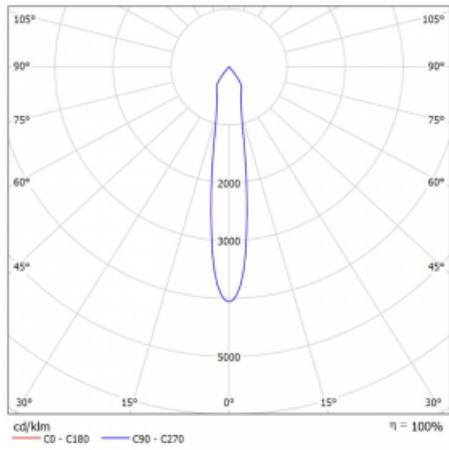

Curve

Luminaire power input* 20 W

Connection of the luminaires ON/OFF

Electrical voltage 220-240V

Frequency 50/60Hz

☐ CE IP 20

*±10 %