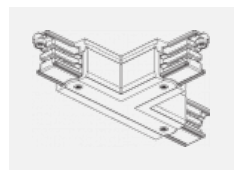

XTS36-2, black
T-feed, black