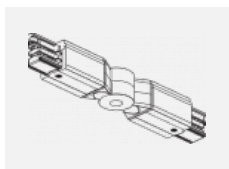

XTS24-1, grey
Adjustable corner
connector, grey