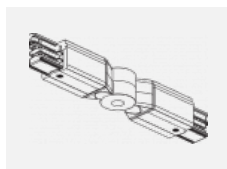

XTS24-3, white
Adjustable corner
connector, white