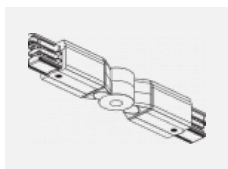

XTS24-2, black
Adjustable corner
connector, black