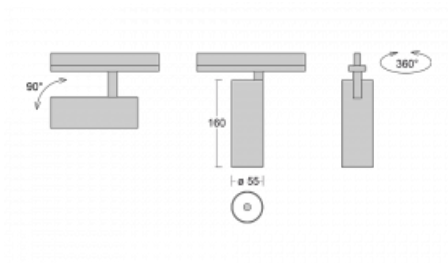

Luminaire

Vali55-T

178-600S-10GGE/930, B

If you are looking for a really decent looking cylindrical track luminaire of small dimensions with a high quality aluminium construction and good light parameters, there is not much to think about – Vali55-T will be just for you. You will use it mainly to illuminate smaller sales areas such as showcases or a specific product. Vali55-T can also illuminate art objects and in some cases they can also be used in households. The luminaires have been fitted with adapters for the 3-phase Global Track from Nordic Aluminium.

Technical drawing

Type of installation	3 circuit track
Light distribution	Direct
Luminaire shape	Circular
Colour of the luminaires	Black
Material	Aluminium
Lifetime	L80/B20 50 000 hours
Warranty	60 months
Description of luminaires	Luminaire 3 circuit track
Dimensions	ø 55 mm × 160 mm
Weight	0.5 kg
Light source	LED MODUL
Type of optical system	Reflector
Luminous flux	1650 lm ± 10 %
Colour Temperature	3000 K warm white
Luminous efficacy	83 lm/W
MacAdam Light source	3
Colour rendering index	90
Beam angle	17°
UGR max. X=4H Y=8H, ρ=70,50,20	21.9