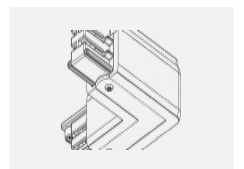

XTS34-2, black
L-feed, black