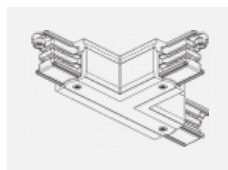

XTS36-1, grey
T-feed, grey