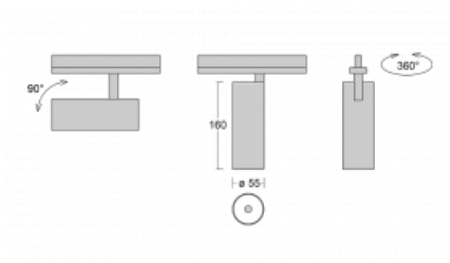

Technical drawing

Type of installation	3 circuit track
Light distribution	Direct
Luminaire shape	Circular
Colour of the luminaires	Black
Material	Aluminium
Lifetime	L80/B20 50 000 hours
Warranty	5 years
Description of luminaires	Luminaire 3 circuit track
Dimensions	ø 55 mm × 160 mm
Weight	0.5 kg
Light source	LED MODUL
Type of optical system	Reflector
Luminous flux*	1650 lm
Colour Temperature	3000 K warm white
Luminous efficacy	83 lm/W
MacAdam Light source	3
Colour rendering index	90
Beam angle	17°
UGR max. X=4H Y=8H, ρ=70,50,20	21.9