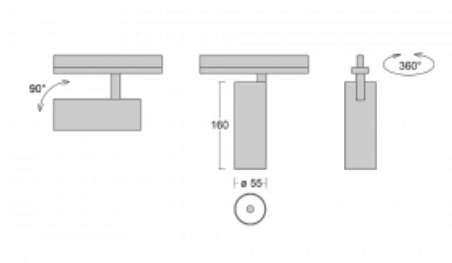

## Technical drawing

Type of installation	3 circuit track
Light distribution	Direct
Luminaire shape	Circular
Colour of the luminaires	Silver
Material	Aluminium
Lifetime	L80/B20 50 000 hours
Warranty	60 months
Description of luminaires	Luminaire 3 circuit track
Dimensions	ø 55 mm × 160 mm
Weight	0.5 kg
Light source	LED MODUL
Type of optical system	Reflector
Luminous flux	1750 lm ± 10 %
Colour Temperature	4000 K cool white
Luminous efficacy	88 lm/W
MacAdam Light source	3
Colour rendering index	90
Beam angle	17°
UGR max. X=4H Y=8H, ρ=70,50,20	22.1