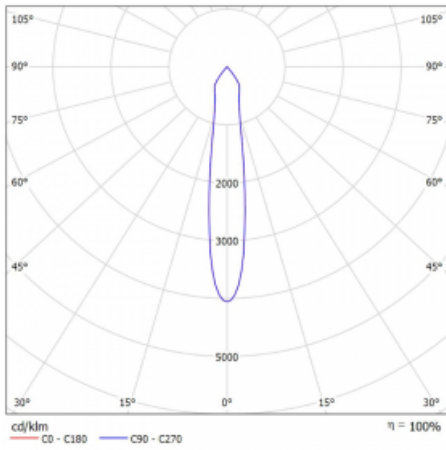

Curve

Luminaire power input* 20 W

Connection of the luminaires DALI

Electrical voltage 220-240V

Frequency 50/60Hz

☐ CE IP 20

* $\pm 10\%$