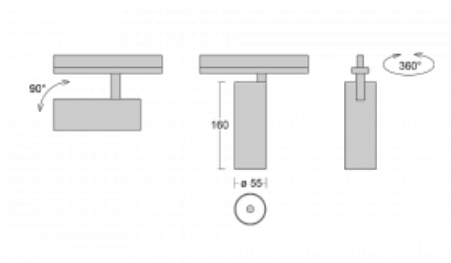

Technical drawing

Type of installation	3 circuit track
Light distribution	Direct
Luminaire shape	Circular
Colour of the luminaires	Silver
Material	Aluminium
Lifetime	L80/B20 50 000 hours
Warranty	5 years
Description of luminaires	Luminaire 3 circuit track
Dimensions	ø 55 mm × 160 mm
Weight	0.5 kg
Light source	LED MODUL
Type of optical system	Reflector
Luminous flux*	1650 lm
Colour Temperature	3000 K warm white
Luminous efficacy	83 lm/W
MacAdam Light source	3
Colour rendering index	90
Beam angle	17°
UGR max. X=4H Y=8H, ρ=70,50,20	21.9