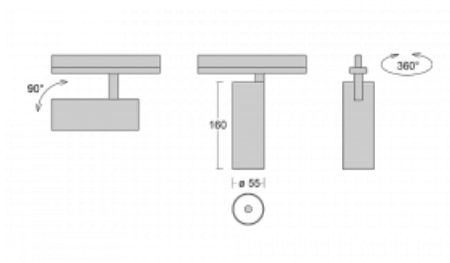

Technical drawing

Type of installation	3 circuit track
Light distribution	Direct
Luminaire shape	Circular
Colour of the luminaires	Silver
Material	Aluminium
Lifetime	L80/B20 50 000 hours
Warranty	60 months
Description of luminaires	Luminaire 3 circuit track
Dimensions	ø 55 mm × 160 mm
Weight	0.5 kg
Light source	LED MODUL
Type of optical system	Reflector
Luminous flux	1250 lm ± 10 %
Colour Temperature	4000 K cool white
Luminous efficacy	92 lm/W
MacAdam Light source	3
Colour rendering index	90
Beam angle	17°
UGR max. X=4H Y=8H, ρ=70,50,20	21