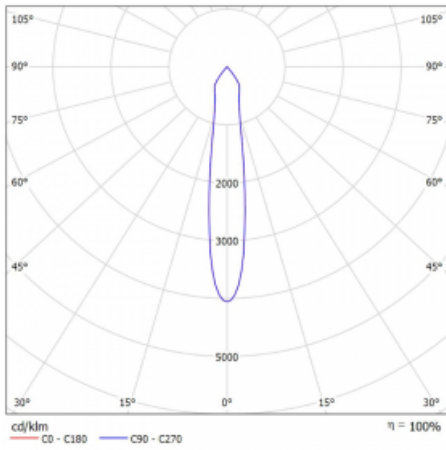

Curve

Luminaire power input 13.6 W $\pm$ 10 %

Connection of the luminaires Electronic ballast non-dimmable

Electrical voltage 220-240V

Frequency 50/60Hz

CE IP 20