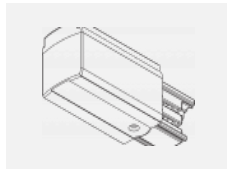

XTS11-3, white
End feed, white