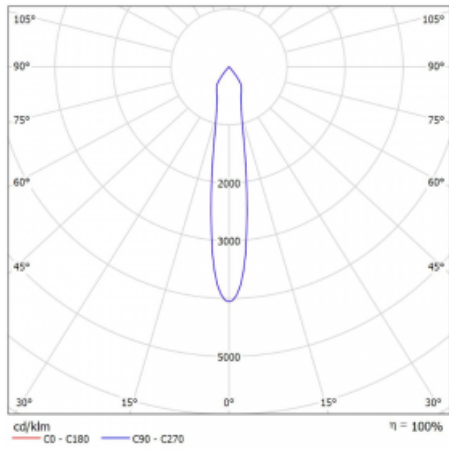

Curve

Luminaire power input 13.6 W ± 10 %

Connection of the luminaires Electronic ballast non-dimmable

Electrical voltage 220-240V

Frequency 50/60Hz

☐ CE IP 20