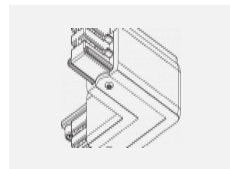

XTS34-2, black
L-feed, black