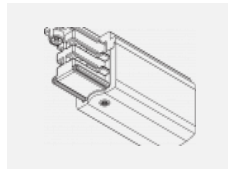

XTS12-1, grey
End feed, grey