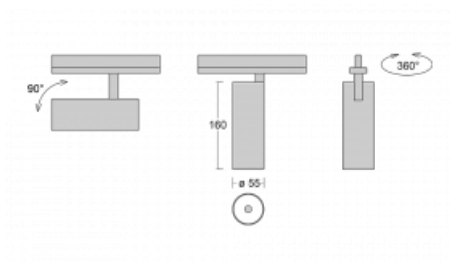

## Technical drawing

Type of installation	3 circuit track
Light distribution	Direct
Luminaire shape	Circular
Colour of the luminaires	Black
Material	Aluminium
Lifetime	L80/B20 50 000 hours
Warranty	60 months
Description of luminaires	Luminaire 3 circuit track
Dimensions	ø 55 mm × 160 mm
Weight	0.5 kg
Light source	LED MODUL
Type of optical system	Reflector
Luminous flux	1250 lm ± 10 %
Colour Temperature	4000 K cool white
Luminous efficacy	92 lm/W
MacAdam Light source	3
Colour rendering index	90
Beam angle	17°
UGR max. X=4H Y=8H, ρ=70,50,20	21