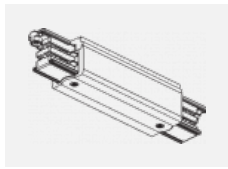

XTS14-2, black
Middle feed, black