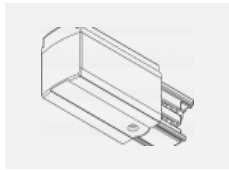

XTS11-1, grey
End feed, grey