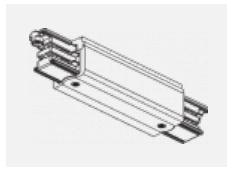

XTS14-3, white
Middle feed, white