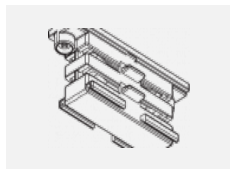

XTS21-3, white
Straight connector,
white