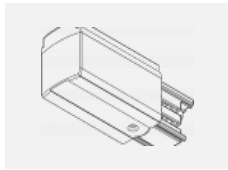

XTS11-2, black
End feed, black