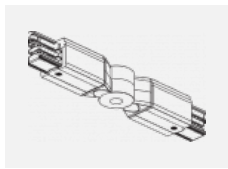

XTS24-2, black
Adjustable corner
connector, black