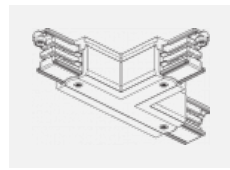

XTS36-2, black
T-feed, black