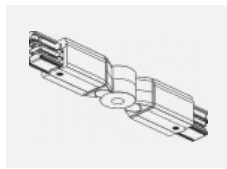

XTS24-3, white
Adjustable corner
connector, white