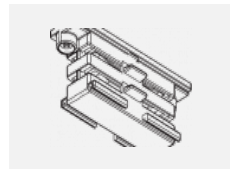

XTS21-2, black
Straight connector,
black