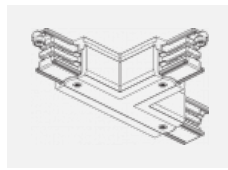

XTS36-1, grey
T-feed, grey