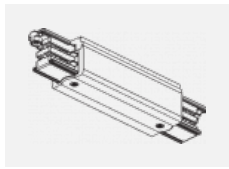

XTS14-1, grey
Middle feed, grey