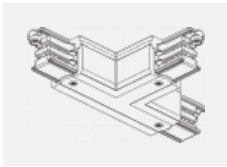

XTS36-3, white
T-feed, white