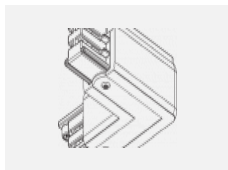

XTS35-2, black
L-feed, black