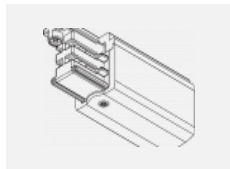

XTS12-3, white
End feed, white