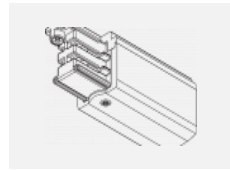

XTS12-2, black
End feed, black