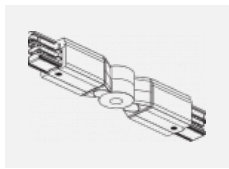

XTS24-1, grey
Adjustable corner
connector, grey