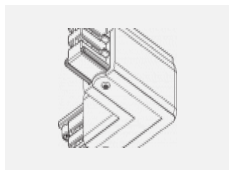

XTS35-1, grey
L-feed, grey