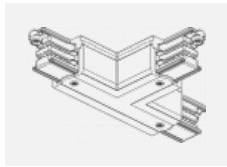

XTS37-1, grey
T-feed, grey