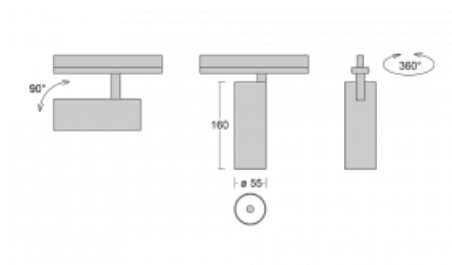

## Technical drawing

Type of installation	3 circuit track
Light distribution	Direct
Luminaire shape	Circular
Colour of the luminaires	Silver
Material	Aluminium
Lifetime	L80/B20 50 000 hours
Warranty	5 years
Description of luminaires	Luminaire 3 circuit track
Dimensions	ø 55 mm × 160 mm
Weight	0.5 kg
Light source	LED MODUL
Type of optical system	Reflector
Luminous flux*	1200 lm
Colour Temperature	3000 K warm white
Luminous efficacy	88 lm/W
MacAdam Light source	3
Colour rendering index	90
Beam angle	17°
UGR max. X=4H Y=8H, ρ=70,50,20	20.8