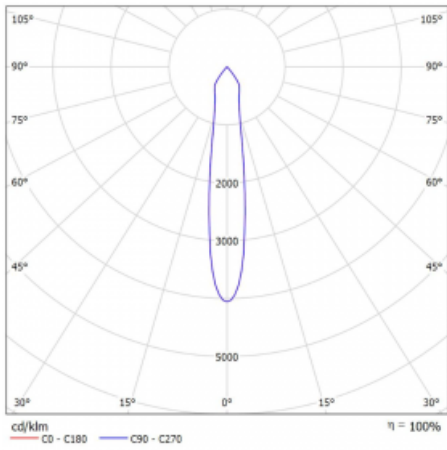

Curve

Luminaire power input* 13.6 W

Connection of the luminaires ON/OFF

Electrical voltage 220-240V

Frequency 50/60Hz

CE IP 20

* $\pm 10\%$