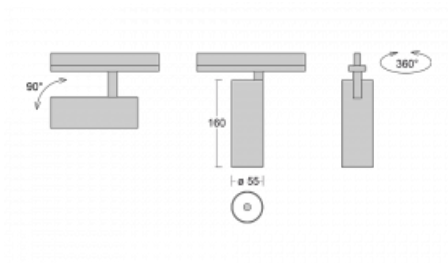

Luminaire

Vali55-T

178-600S-10GDE/930, B

If you are looking for a really decent looking cylindrical track luminaire of small dimensions with a high quality aluminium construction and good light parameters, there is not much to think about – Vali55-T will be just for you. You will use it mainly to illuminate smaller sales areas such as showcases or a specific product. Vali55-T can also illuminate art objects and in some cases they can also be used in households. The luminaires have been fitted with adapters for the 3-phase Global Track from Nordic Aluminium.

Technical drawing

Type of installation	3 circuit track
Light distribution	Direct
Luminaire shape	Circular
Colour of the luminaires	Black
Material	Aluminium
Lifetime	L80/B20 50 000 hours
Warranty	5 years
Description of luminaires	Luminaire 3 circuit track
Dimensions	ø 55 mm × 160 mm
Weight	0.5 kg
Light source	LED MODUL
Type of optical system	Reflector
Luminous flux*	1200 lm
Colour Temperature	3000 K warm white
Luminous efficacy	88 lm/W
MacAdam Light source	3
Colour rendering index	90
Beam angle	17°
UGR max. X=4H Y=8H, ρ=70,50,20	20.8