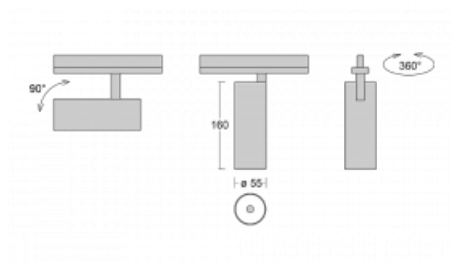

## Technical drawing

Type of installation	3 circuit track
Light distribution	Direct
Luminaire shape	Circular
Colour of the luminaires	Silver
Material	Aluminium
Lifetime	L80/B20 50 000 hours
Warranty	60 months
Description of luminaires	Luminaire 3 circuit track
Dimensions	ø 55 mm × 160 mm
Weight	0.5 kg
Light source	LED MODUL
Type of optical system	Reflector
Luminous flux	1250 lm ± 10 %
Colour Temperature	4000 K cool white
Luminous efficacy	92 lm/W
MacAdam Light source	3
Colour rendering index	90
Beam angle	17°
UGR max. X=4H Y=8H, ρ=70,50,20	21