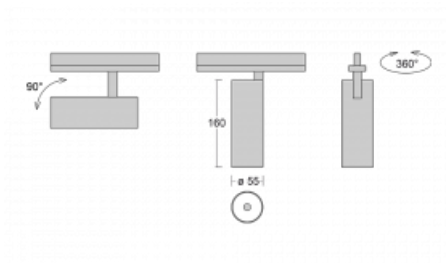

**Technical drawing**

Type of installation	3 circuit track
Light distribution	Direct
Luminaire shape	Circular
Colour of the luminaires	Silver
Material	Aluminium
Lifetime	L80/B20 50 000 hours
Warranty	5 years
Description of luminaires	Luminaire 3 circuit track
Dimensions	ø 55 mm × 160 mm
Weight	0.5 kg
Light source	LED MODUL
Type of optical system	Reflector
Luminous flux*	1250 lm
Colour Temperature	4000 K cool white
Luminous efficacy	92 lm/W
MacAdam Light source	3
Colour rendering index	90
Beam angle	17°
UGR max. X=4H Y=8H, ρ=70,50,20	21