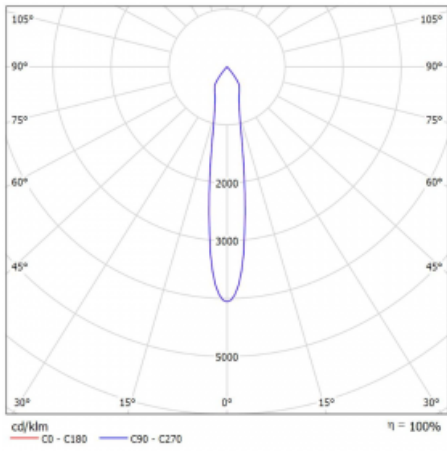

Curve

Luminaire power input* 13.6 W

Connection of the luminaires DALI

Electrical voltage 220-240V

Frequency 50/60Hz

CE IP 20

* $\pm 10\%$