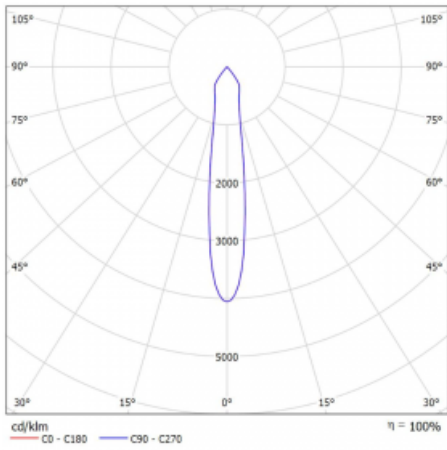

Curve

Luminaire power input 13.6 W ± 10 %

Connection of the luminaires DALI dimmable

Electrical voltage 220-240V

Frequency 50/60Hz

☐ CE IP 20