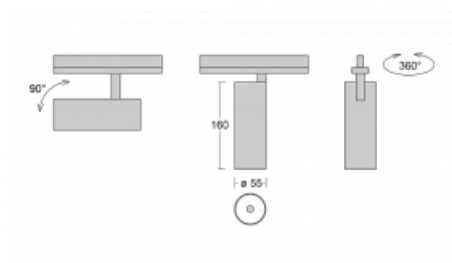

Technical drawing

Type of installation	3 circuit track
Light distribution	Direct
Luminaire shape	Circular
Colour of the luminaires	Black
Material	Aluminium
Lifetime	L80/B20 50 000 hours
Warranty	60 months
Description of luminaires	Luminaire 3 circuit track
Dimensions	ø 55 mm × 160 mm
Weight	0.5 kg
Light source	LED MODUL
Type of optical system	Reflector
Luminous flux	1250 lm ± 10 %
Colour Temperature	4000 K cool white
Luminous efficacy	92 lm/W
MacAdam Light source	3
Colour rendering index	90
Beam angle	17°
UGR max. X=4H Y=8H, ρ=70,50,20	21