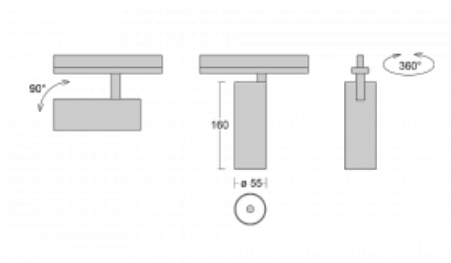

## Technical drawing

Type of installation	3 circuit track
Light distribution	Direct
Luminaire shape	Circular
Colour of the luminaires	Silver
Material	Aluminium
Lifetime	L80/B20 50 000 hours
Warranty	5 years
Description of luminaires	Luminaire 3 circuit track
Dimensions	ø 55 mm × 160 mm
Weight	0.5 kg
Light source	LED MODUL
Type of optical system	Reflector
Luminous flux*	1200 lm
Colour Temperature	3000 K warm white
Luminous efficacy	88 lm/W
MacAdam Light source	3
Colour rendering index	90
Beam angle	17°
UGR max. X=4H Y=8H, ρ=70,50,20	20.8