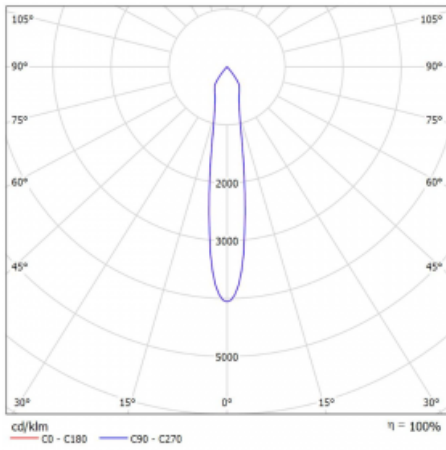

Curve

Luminaire power input 13.6 W $\pm$ 10 %

Connection of the luminaires DALI dimmable

Electrical voltage 220-240V

Frequency 50/60Hz

☐ CE IP 20