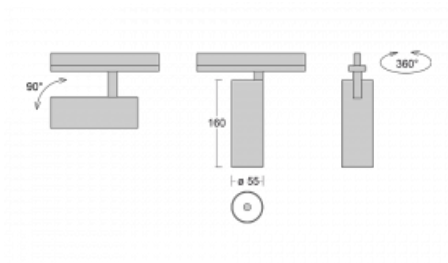

Luminaire

Vali55-T

178-600S-10GDD/930, S

If you are looking for a really decent looking cylindrical track luminaire of small dimensions with a high quality aluminium construction and good light parameters, there is not much to think about – Vali55-T will be just for you. You will use it mainly to illuminate smaller sales areas such as showcases or a specific product. Vali55-T can also illuminate art objects and in some cases they can also be used in households. The luminaires have been fitted with adapters for the 3-phase Global Track from Nordic Aluminium.

Technical drawing

Type of installation	3 circuit track
Light distribution	Direct
Luminaire shape	Circular
Colour of the luminaires	Silver
Material	Aluminium
Lifetime	L80/B20 50 000 hours
Warranty	5 years
Description of luminaires	Luminaire 3 circuit track
Dimensions	ø 55 mm × 160 mm
Weight	0.5 kg
Light source	LED MODUL
Type of optical system	Reflector
Luminous flux	1200 lm ± 10 %
Colour Temperature	3000 K warm white
Luminous efficacy	88 lm/W
MacAdam Light source	3
Colour rendering index	90
Beam angle	17°
UGR max. X=4H Y=8H, ρ=70,50,20	20.8