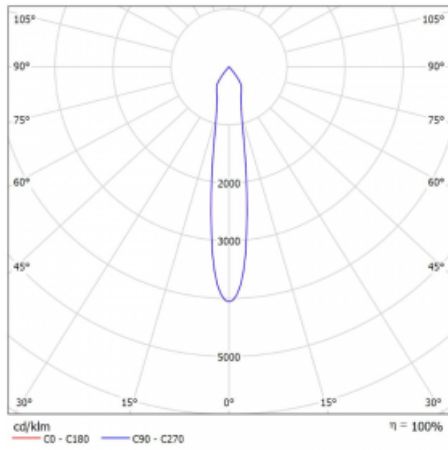

Curve

Luminaire power input* 13.6 W

Connection of the luminaires DALI

Electrical voltage 220-240V

Frequency 50/60Hz

☐ CE IP 20

* $\pm 10\%$