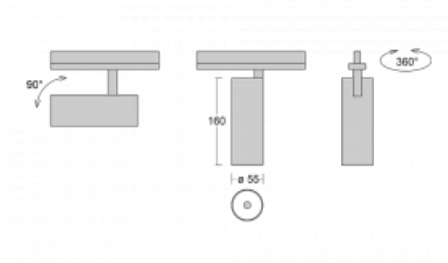

**Technical drawing**

Type of installation	3 circuit track
Light distribution	Direct
Luminaire shape	Circular
Colour of the luminaires	Silver
Material	Aluminium
Lifetime	L80/B20 50 000 hours
Warranty	60 months
Description of luminaires	Luminaire 3 circuit track
Dimensions	ø 55 mm × 160 mm
Weight	0.5 kg
Light source	LED MODUL
Type of optical system	Reflector
Luminous flux	1200 lm ± 10 %
Colour Temperature	3000 K warm white
Luminous efficacy	88 lm/W
MacAdam Light source	3
Colour rendering index	90
Beam angle	17°
UGR max. X=4H Y=8H, ρ=70,50,20	20.8