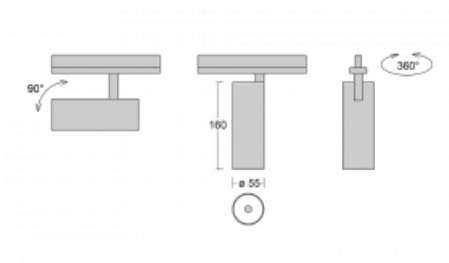

Technical drawing

Type of installation	3 circuit track
Light distribution	Direct
Luminaire shape	Circular
Colour of the luminaires	White
Material	Aluminium
Lifetime	L80/B20 50 000 hours
Warranty	5 years
Description of luminaires	Luminaire 3 circuit track
Dimensions	ø 55 mm × 160 mm
Weight	0.5 kg
Light source	LED MODUL
Type of optical system	Reflector
Luminous flux*	1750 lm
Colour Temperature	4000 K cool white
Luminous efficacy	88 lm/W
MacAdam Light source	3
Colour rendering index	90
Beam angle	45°
UGR max. X=4H Y=8H, ρ=70,50,20	22.8