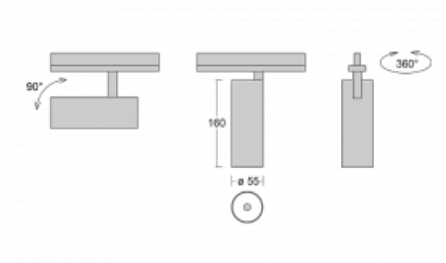

Luminaire

Vali55-T

178-600F-10GGE/940, S

If you are looking for a really decent looking cylindrical track luminaire of small dimensions with a high quality aluminium construction and good light parameters, there is not much to think about – Vali55-T will be just for you. You will use it mainly to illuminate smaller sales areas such as showcases or a specific product. Vali55-T can also illuminate art objects and in some cases they can also be used in households. The luminaires have been fitted with adapters for the 3-phase Global Track from Nordic Aluminium.

Technical drawing

Type of installation	3 circuit track
Light distribution	Direct
Luminaire shape	Circular
Colour of the luminaires	Silver
Material	Aluminium
Lifetime	L80/B20 50 000 hours
Warranty	5 years
Description of luminaires	Luminaire 3 circuit track
Dimensions	ø 55 mm × 160 mm
Weight	0.5 kg
Light source	LED MODUL
Type of optical system	Reflector
Luminous flux*	1750 lm
Colour Temperature	4000 K cool white
Luminous efficacy	88 lm/W
MacAdam Light source	3
Colour rendering index	90
Beam angle	45°
UGR max. X=4H Y=8H, ρ=70,50,20	22.8