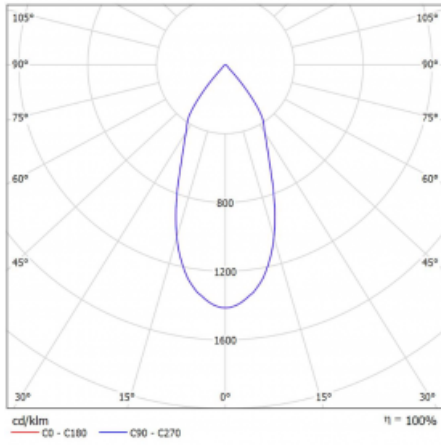

Curve

Luminaire power input* 20 W

Connection of the luminaires ON/OFF

Electrical voltage 220-240V

Frequency 50/60Hz

☐ CE IP 20

*±10 %