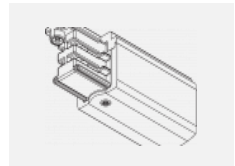

XTS12-2, black
End feed, black