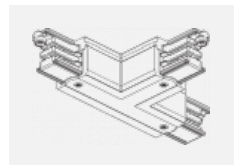

XTS36-2, black
T-feed, black