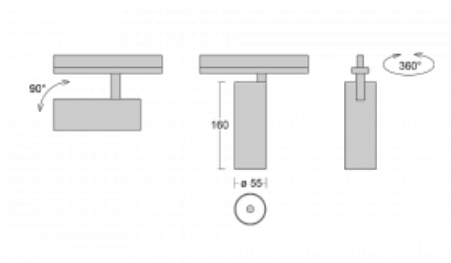

Technical drawing

Type of installation	3 circuit track
Light distribution	Direct
Luminaire shape	Circular
Colour of the luminaires	Silver
Material	Aluminium
Lifetime	L80/B20 50 000 hours
Warranty	60 months
Description of luminaires	Luminaire 3 circuit track
Dimensions	ø 55 mm × 160 mm
Weight	0.5 kg
Light source	LED MODUL
Type of optical system	Reflector
Luminous flux	1750 lm ± 10 %
Colour Temperature	4000 K cool white
Luminous efficacy	88 lm/W
MacAdam Light source	3
Colour rendering index	90
Beam angle	45°
UGR max. X=4H Y=8H, ρ=70,50,20	22.8