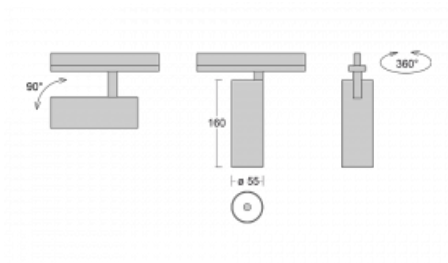

Luminaire

Vali55-T

178-600F-10GGE/940, B

If you are looking for a really decent looking cylindrical track luminaire of small dimensions with a high quality aluminium construction and good light parameters, there is not much to think about – Vali55-T will be just for you. You will use it mainly to illuminate smaller sales areas such as showcases or a specific product. Vali55-T can also illuminate art objects and in some cases they can also be used in households. The luminaires have been fitted with adapters for the 3-phase Global Track from Nordic Aluminium.

Technical drawing

Type of installation	3 circuit track
Light distribution	Direct
Luminaire shape	Circular
Colour of the luminaires	Black
Material	Aluminium
Lifetime	L80/B20 50 000 hours
Warranty	5 years
Description of luminaires	Luminaire 3 circuit track
Dimensions	ø 55 mm × 160 mm
Weight	0.5 kg
Light source	LED MODUL
Type of optical system	Reflector
Luminous flux*	1750 lm
Colour Temperature	4000 K cool white
Luminous efficacy	88 lm/W
MacAdam Light source	3
Colour rendering index	90
Beam angle	45°
UGR max. X=4H Y=8H, ρ=70,50,20	22.8