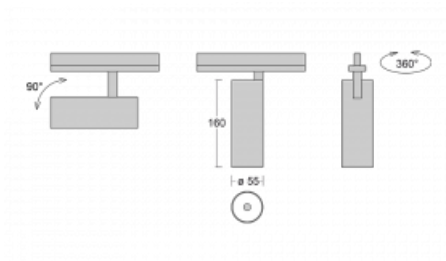

Technical drawing

Type of installation	3 circuit track
Light distribution	Direct
Luminaire shape	Circular
Colour of the luminaires	White
Material	Aluminium
Lifetime	L80/B20 50 000 hours
Warranty	5 years
Description of luminaires	Luminaire 3 circuit track
Dimensions	ø 55 mm × 160 mm
Weight	0.5 kg
Light source	LED MODUL
Type of optical system	Reflector
Luminous flux*	1650 lm
Colour Temperature	3000 K warm white
Luminous efficacy	83 lm/W
MacAdam Light source	3
Colour rendering index	90
Beam angle	45°
UGR max. X=4H Y=8H, ρ=70,50,20	22.6