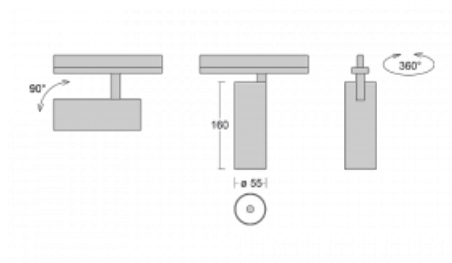

## Technical drawing

Type of installation	3 circuit track
Light distribution	Direct
Luminaire shape	Circular
Colour of the luminaires	Black
Material	Aluminium
Lifetime	L80/B20 50 000 hours
Warranty	60 months
Description of luminaires	Luminaire 3 circuit track
Dimensions	ø 55 mm × 160 mm
Weight	0.5 kg
Light source	LED MODUL
Type of optical system	Reflector
Luminous flux	1650 lm ± 10 %
Colour Temperature	3000 K warm white
Luminous efficacy	83 lm/W
MacAdam Light source	3
Colour rendering index	90
Beam angle	45°
UGR max. X=4H Y=8H, ρ=70,50,20	22.6