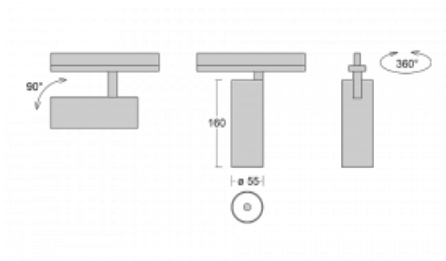

Technical drawing

Type of installation	3 circuit track
Light distribution	Direct
Luminaire shape	Circular
Colour of the luminaires	Silver
Material	Aluminium
Lifetime	L80/B20 50 000 hours
Warranty	60 months
Description of luminaires	Luminaire 3 circuit track
Dimensions	ø 55 mm × 160 mm
Weight	0.5 kg
Light source	LED MODUL
Type of optical system	Reflector
Luminous flux	1750 lm ± 10 %
Colour Temperature	4000 K cool white
Luminous efficacy	88 lm/W
MacAdam Light source	3
Colour rendering index	90
Beam angle	45°
UGR max. X=4H Y=8H, ρ=70,50,20	22.8