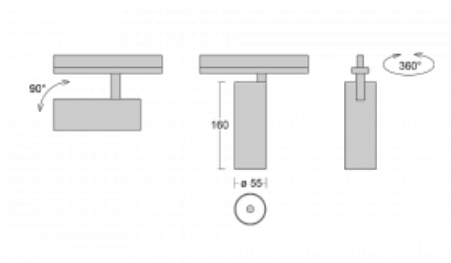

Technical drawing

Type of installation	3 circuit track
Light distribution	Direct
Luminaire shape	Circular
Colour of the luminaires	Black
Material	Aluminium
Lifetime	L80/B20 50 000 hours
Warranty	60 months
Description of luminaires	Luminaire 3 circuit track
Dimensions	ø 55 mm × 160 mm
Weight	0.5 kg
Light source	LED MODUL
Type of optical system	Reflector
Luminous flux	1750 lm ± 10 %
Colour Temperature	4000 K cool white
Luminous efficacy	88 lm/W
MacAdam Light source	3
Colour rendering index	90
Beam angle	45°
UGR max. X=4H Y=8H, ρ=70,50,20	22.8