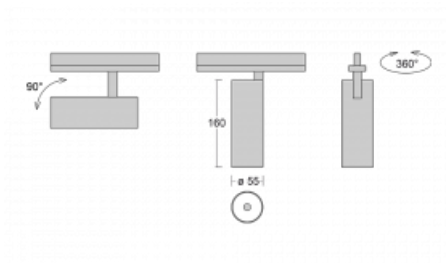

Luminaire

Vali55-T

178-600F-10GGD/930, W

If you are looking for a really decent looking cylindrical track luminaire of small dimensions with a high quality aluminium construction and good light parameters, there is not much to think about – Vali55-T will be just for you. You will use it mainly to illuminate smaller sales areas such as showcases or a specific product. Vali55-T can also illuminate art objects and in some cases they can also be used in households. The luminaires have been fitted with adapters for the 3-phase Global Track from Nordic Aluminium.

Technical drawing

Type of installation	3 circuit track
Light distribution	Direct
Luminaire shape	Circular
Colour of the luminaires	White
Material	Aluminium
Lifetime	L80/B20 50 000 hours
Warranty	5 years
Description of luminaires	Luminaire 3 circuit track
Dimensions	ø 55 mm × 160 mm
Weight	0.5 kg
Light source	LED MODUL
Type of optical system	Reflector
Luminous flux*	1650 lm
Colour Temperature	3000 K warm white
Luminous efficacy	83 lm/W
MacAdam Light source	3
Colour rendering index	90
Beam angle	45°
UGR max. X=4H Y=8H, ρ=70,50,20	22.6