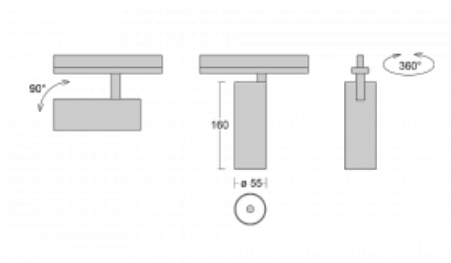

## Technical drawing

Type of installation	3 circuit track
Light distribution	Direct
Luminaire shape	Circular
Colour of the luminaires	Silver
Material	Aluminium
Lifetime	L80/B20 50 000 hours
Warranty	60 months
Description of luminaires	Luminaire 3 circuit track
Dimensions	ø 55 mm × 160 mm
Weight	0.5 kg
Light source	LED MODUL
Type of optical system	Reflector
Luminous flux	1650 lm ± 10 %
Colour Temperature	3000 K warm white
Luminous efficacy	83 lm/W
MacAdam Light source	3
Colour rendering index	90
Beam angle	45°
UGR max. X=4H Y=8H, ρ=70,50,20	22.6