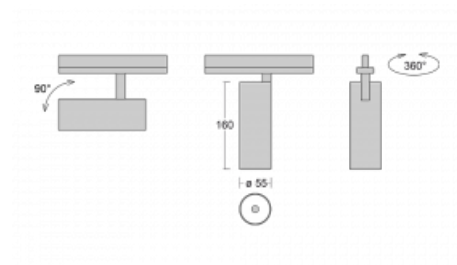

Luminaire

Vali55-T

178-600F-10GGD/930, S

If you are looking for a really decent looking cylindrical track luminaire of small dimensions with a high quality aluminium construction and good light parameters, there is not much to think about – Vali55-T will be just for you. You will use it mainly to illuminate smaller sales areas such as showcases or a specific product. Vali55-T can also illuminate art objects and in some cases they can also be used in households. The luminaires have been fitted with adapters for the 3-phase Global Track from Nordic Aluminium.

Technical drawing

Type of installation	3 circuit track
Light distribution	Direct
Luminaire shape	Circular
Colour of the luminaires	Silver
Material	Aluminium
Lifetime	L80/B20 50 000 hours
Warranty	5 years
Description of luminaires	Luminaire 3 circuit track
Dimensions	ø 55 mm × 160 mm
Weight	0.5 kg
Light source	LED MODUL
Type of optical system	Reflector
Luminous flux*	1650 lm
Colour Temperature	3000 K warm white
Luminous efficacy	83 lm/W
MacAdam Light source	3
Colour rendering index	90
Beam angle	45°
UGR max. X=4H Y=8H, ρ=70,50,20	22.6