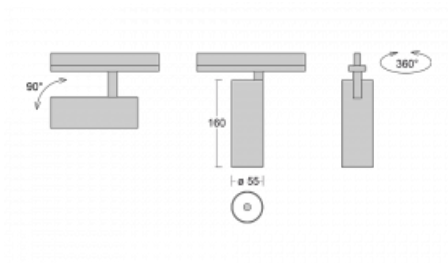

Luminaire

Vali55-T

178-600F-10GGD/930, B

If you are looking for a really decent looking cylindrical track luminaire of small dimensions with a high quality aluminium construction and good light parameters, there is not much to think about – Vali55-T will be just for you. You will use it mainly to illuminate smaller sales areas such as showcases or a specific product. Vali55-T can also illuminate art objects and in some cases they can also be used in households. The luminaires have been fitted with adapters for the 3-phase Global Track from Nordic Aluminium.

Technical drawing

Type of installation	3 circuit track
Light distribution	Direct
Luminaire shape	Circular
Colour of the luminaires	Black
Material	Aluminium
Lifetime	L80/B20 50 000 hours
Warranty	60 months
Description of luminaires	Luminaire 3 circuit track
Dimensions	ø 55 mm × 160 mm
Weight	0.5 kg
Light source	LED MODUL
Type of optical system	Reflector
Luminous flux	1650 lm ± 10 %
Colour Temperature	3000 K warm white
Luminous efficacy	83 lm/W
MacAdam Light source	3
Colour rendering index	90
Beam angle	45°
UGR max. X=4H Y=8H, ρ=70,50,20	22.6