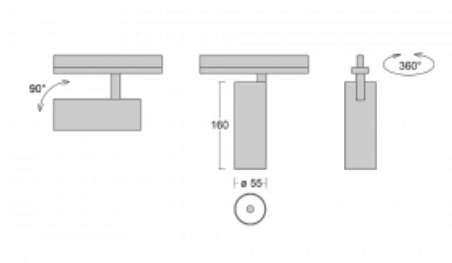

Technical drawing

Type of installation	3 circuit track
Light distribution	Direct
Luminaire shape	Circular
Colour of the luminaires	Silver
Material	Aluminium
Lifetime	L80/B20 50 000 hours
Warranty	5 years
Description of luminaires	Luminaire 3 circuit track
Dimensions	ø 55 mm × 160 mm
Weight	0.5 kg
Light source	LED MODUL
Type of optical system	Reflector
Luminous flux*	1250 lm
Colour Temperature	4000 K cool white
Luminous efficacy	92 lm/W
MacAdam Light source	3
Colour rendering index	90
Beam angle	45°
UGR max. X=4H Y=8H, ρ=70,50,20	21.7