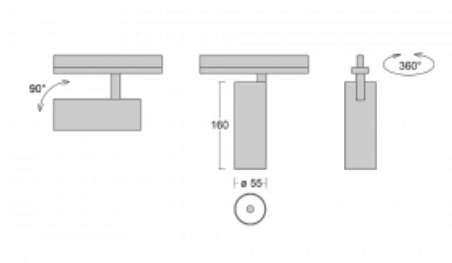

Technical drawing

| | |
|-----------------------------------|---------------------------|
| Type of installation | 3 circuit track |
| Light distribution | Direct |
| Luminaire shape | Circular |
| Colour of the luminaires | Silver |
| Material | Aluminium |
| Lifetime | L80/B20 50 000 hours |
| Warranty | 60 months |
| Description of luminaires | Luminaire 3 circuit track |
| Dimensions | ø 55 mm × 160 mm |
| Weight | 0.5 kg |
| Light source | LED MODUL |
| Type of optical system | Reflector |
| Luminous flux | 1250 lm ± 10 % |
| Colour Temperature | 4000 K cool white |
| Luminous efficacy | 92 lm/W |
| MacAdam Light source | 3 |
| Colour rendering index | 90 |
| Beam angle | 45° |
| UGR max. X=4H Y=8H, ρ=70,50,20 | 21.7 |