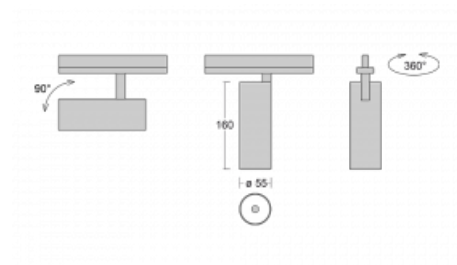

Luminaire

Vali55-T

178-600F-10GDE/940, B

If you are looking for a really decent looking cylindrical track luminaire of small dimensions with a high quality aluminium construction and good light parameters, there is not much to think about – Vali55-T will be just for you. You will use it mainly to illuminate smaller sales areas such as showcases or a specific product. Vali55-T can also illuminate art objects and in some cases they can also be used in households. The luminaires have been fitted with adapters for the 3-phase Global Track from Nordic Aluminium.

Technical drawing

Type of installation	3 circuit track
Light distribution	Direct
Luminaire shape	Circular
Colour of the luminaires	Black
Material	Aluminium
Lifetime	L80/B20 50 000 hours
Warranty	5 years
Description of luminaires	Luminaire 3 circuit track
Dimensions	ø 55 mm × 160 mm
Weight	0.5 kg
Light source	LED MODUL
Type of optical system	Reflector
Luminous flux*	1250 lm
Colour Temperature	4000 K cool white
Luminous efficacy	92 lm/W
MacAdam Light source	3
Colour rendering index	90
Beam angle	45°
UGR max. X=4H Y=8H, ρ=70,50,20	21.7