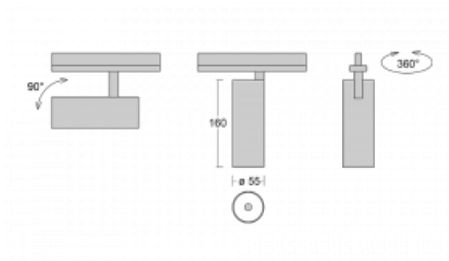

## Technical drawing

Type of installation	3 circuit track
Light distribution	Direct
Luminaire shape	Circular
Colour of the luminaires	White
Material	Aluminium
Lifetime	L80/B20 50 000 hours
Warranty	5 years
Description of luminaires	Luminaire 3 circuit track
Dimensions	ø 55 mm × 160 mm
Weight	0.5 kg
Light source	LED MODUL
Type of optical system	Reflector
Luminous flux*	1200 lm
Colour Temperature	3000 K warm white
Luminous efficacy	88 lm/W
MacAdam Light source	3
Colour rendering index	90
Beam angle	45°
UGR max. X=4H Y=8H, ρ=70,50,20	21.5