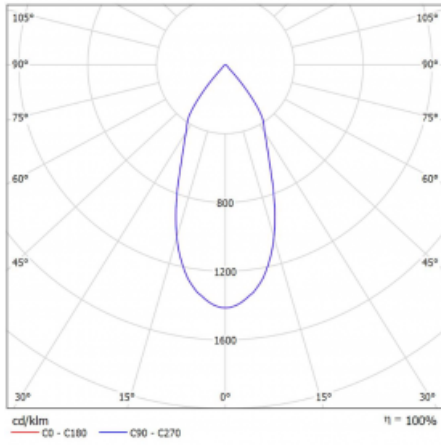

Curve

Luminaire power input* 13.6 W

Connection of the luminaires ON/OFF

Electrical voltage 220-240V

Frequency 50/60Hz

☐ CE IP 20

*±10 %