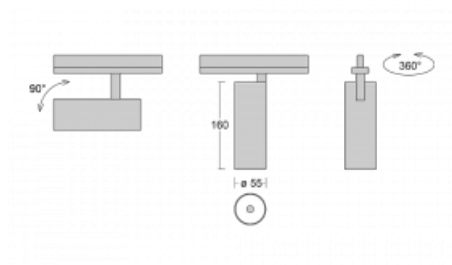

Technical drawing

Type of installation	3 circuit track
Light distribution	Direct
Luminaire shape	Circular
Colour of the luminaires	Silver
Material	Aluminium
Lifetime	L80/B20 50 000 hours
Warranty	60 months
Description of luminaires	Luminaire 3 circuit track
Dimensions	ø 55 mm × 160 mm
Weight	0.5 kg
Light source	LED MODUL
Type of optical system	Reflector
Luminous flux	1200 lm ± 10 %
Colour Temperature	3000 K warm white
Luminous efficacy	88 lm/W
MacAdam Light source	3
Colour rendering index	90
Beam angle	45°
UGR max. X=4H Y=8H, ρ=70,50,20	21.5