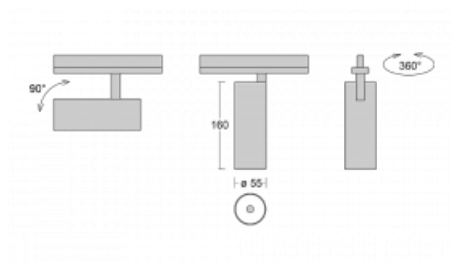

Technical drawing

Type of installation	3 circuit track
Light distribution	Direct
Luminaire shape	Circular
Colour of the luminaires	Black
Material	Aluminium
Lifetime	L80/B20 50 000 hours
Warranty	60 months
Description of luminaires	Luminaire 3 circuit track
Dimensions	ø 55 mm × 160 mm
Weight	0.5 kg
Light source	LED MODUL
Type of optical system	Reflector
Luminous flux	1200 lm ± 10 %
Colour Temperature	3000 K warm white
Luminous efficacy	88 lm/W
MacAdam Light source	3
Colour rendering index	90
Beam angle	45°
UGR max. X=4H Y=8H, ρ=70,50,20	21.5