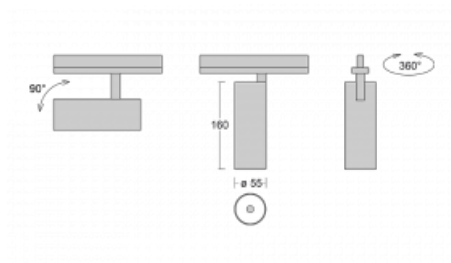

Technical drawing

Type of installation	3 circuit track
Light distribution	Direct
Luminaire shape	Circular
Colour of the luminaires	Silver
Material	Aluminium
Lifetime	L80/B20 50 000 hours
Warranty	60 months
Description of luminaires	Luminaire 3 circuit track
Dimensions	ø 55 mm × 160 mm
Weight	0.5 kg
Light source	LED MODUL
Type of optical system	Reflector
Luminous flux	1250 lm ± 10 %
Colour Temperature	4000 K cool white
Luminous efficacy	92 lm/W
MacAdam Light source	3
Colour rendering index	90
Beam angle	45°
UGR max. X=4H Y=8H, ρ=70,50,20	21.7