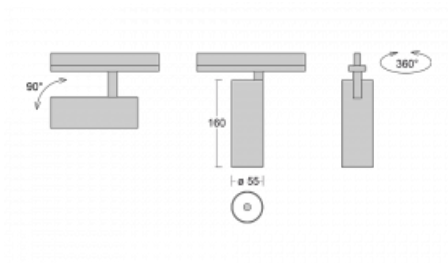

Luminaire

Vali55-T

178-600F-10GDD/940, S

If you are looking for a really decent looking cylindrical track luminaire of small dimensions with a high quality aluminium construction and good light parameters, there is not much to think about – Vali55-T will be just for you. You will use it mainly to illuminate smaller sales areas such as showcases or a specific product. Vali55-T can also illuminate art objects and in some cases they can also be used in households. The luminaires have been fitted with adapters for the 3-phase Global Track from Nordic Aluminium.

Technical drawing

Type of installation	3 circuit track
Light distribution	Direct
Luminaire shape	Circular
Colour of the luminaires	Silver
Material	Aluminium
Lifetime	L80/B20 50 000 hours
Warranty	5 years
Description of luminaires	Luminaire 3 circuit track
Dimensions	ø 55 mm × 160 mm
Weight	0.5 kg
Light source	LED MODUL
Type of optical system	Reflector
Luminous flux*	1250 lm
Colour Temperature	4000 K cool white
Luminous efficacy	92 lm/W
MacAdam Light source	3
Colour rendering index	90
Beam angle	45°
UGR max. X=4H Y=8H, ρ=70,50,20	21.7