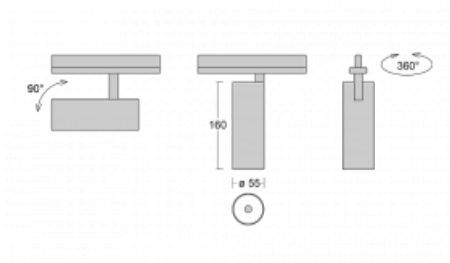

Technical drawing

| | |
|-----------------------------------|---------------------------|
| Type of installation | 3 circuit track |
| Light distribution | Direct |
| Luminaire shape | Circular |
| Colour of the luminaires | White |
| Material | Aluminium |
| Lifetime | L80/B20 50 000 hours |
| Warranty | 5 years |
| Description of luminaires | Luminaire 3 circuit track |
| Dimensions | ø 55 mm × 160 mm |
| Weight | 0.5 kg |
| Light source | LED MODUL |
| Type of optical system | Reflector |
| Luminous flux* | 1200 lm |
| Colour Temperature | 3000 K warm white |
| Luminous efficacy | 88 lm/W |
| MacAdam Light source | 3 |
| Colour rendering index | 90 |
| Beam angle | 45° |
| UGR max. X=4H Y=8H, ρ=70,50,20 | 21.5 |