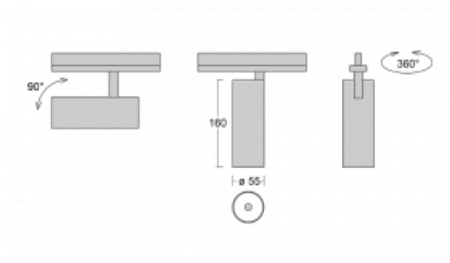

## Technical drawing

Type of installation	3 circuit track
Light distribution	Direct
Luminaire shape	Circular
Colour of the luminaires	Silver
Material	Aluminium
Lifetime	L80/B20 50 000 hours
Warranty	5 years
Description of luminaires	Luminaire 3 circuit track
Dimensions	ø 55 mm × 160 mm
Weight	0.5 kg
Light source	LED MODUL
Type of optical system	Reflector
Luminous flux*	1200 lm
Colour Temperature	3000 K warm white
Luminous efficacy	88 lm/W
MacAdam Light source	3
Colour rendering index	90
Beam angle	45°
UGR max. X=4H Y=8H, ρ=70,50,20	21.5