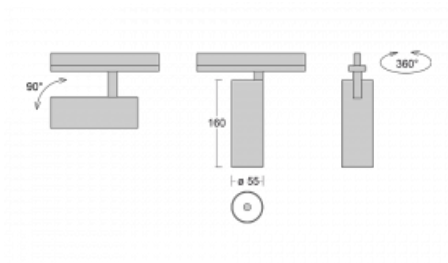

Luminaire

Vali55-T

178-600F-10GDD/930, B

If you are looking for a really decent looking cylindrical track luminaire of small dimensions with a high quality aluminium construction and good light parameters, there is not much to think about – Vali55-T will be just for you. You will use it mainly to illuminate smaller sales areas such as showcases or a specific product. Vali55-T can also illuminate art objects and in some cases they can also be used in households. The luminaires have been fitted with adapters for the 3-phase Global Track from Nordic Aluminium.

Technical drawing

Type of installation	3 circuit track
Light distribution	Direct
Luminaire shape	Circular
Colour of the luminaires	Black
Material	Aluminium
Lifetime	L80/B20 50 000 hours
Warranty	5 years
Description of luminaires	Luminaire 3 circuit track
Dimensions	ø 55 mm × 160 mm
Weight	0.5 kg
Light source	LED MODUL
Type of optical system	Reflector
Luminous flux*	1200 lm
Colour Temperature	3000 K warm white
Luminous efficacy	88 lm/W
MacAdam Light source	3
Colour rendering index	90
Beam angle	45°
UGR max. X=4H Y=8H, ρ=70,50,20	21.5