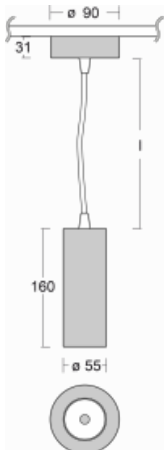

# Vali55

178-500S-10GDE/930, W

Its dimensions make the Vali55 luminaire the smallest cylindrical luminaire in our product range. The luminaires feature 4 types of reflectors with various angles of luminosity, thanks to which it also provides a large variability of light outputs. Vali55 has a very subtle minimalist shape, so it fits into a lot of interiors, where it always looks discreet and unobtrusive. The Luminaire comes in a surface, pendant or semi-recessed version, which greatly increases their versatility of use. All of this makes them suitable for commercial premises, bars or hotels or even residential buildings.

## Technical drawing

Type of installation	Suspended
Light distribution	Direct
Luminaire shape	Circular
Colour of the luminaires	White
Material	Aluminium
Lifetime	L80/B20 50 000 hours
Warranty	5 years
Description of luminaires	Luminaire suspended
Dimensions	ø 55 mm × 180 mm
Light source	LED MODUL
Type of optical system	Reflector
Luminous flux*	1200 lm
Colour Temperature	3000 K warm white
Luminous efficacy	88 lm/W
MacAdam Light source	3
Colour rendering index	90
Beam angle	17°