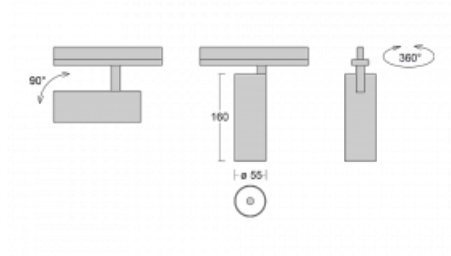

# Vali55

178-100W-10GGE/940, S

Its dimensions make the Vali55 luminaire the smallest cylindrical luminaire in our product range. The luminaires feature 4 types of reflectors with various angles of luminosity, thanks to which it also provides a large variability of light outputs. Vali55 has a very subtle minimalist shape, so it fits into a lot of interiors, where it always looks discreet and unobtrusive. The Luminaire comes in a surface, pendant or semi-recessed version, which greatly increases their versatility of use. All of this makes them suitable for commercial premises, bars or hotels or even residential buildings.

## Technical drawing

|                           |                         |
|---------------------------|-------------------------|
| Type of installation      | Recessed                |
| Light distribution        | Direct                  |
| Luminaire shape           | Circular                |
| Colour of the luminaires  | Silver                  |
| Material                  | Aluminium               |
| Lifetime                  | L80/B20 50 000 hours    |
| Warranty                  | 60 months               |
| Description of luminaires | Luminaire semi-recessed |
| Dimensions                | ø 55 mm × 160 mm        |
| Weight                    | 0.6 kg                  |
| Light source              | LED MODUL               |
| Type of optical system    | Reflector               |
| Luminous flux             | 1750 lm ± 10 %          |
| Colour Temperature        | 4000 K cool white       |
| Luminous efficacy         | 88 lm/W                 |
| MacAdam Light source      | 3                       |
| Colour rendering index    | 90                      |
| Beam angle                | 68°                     |