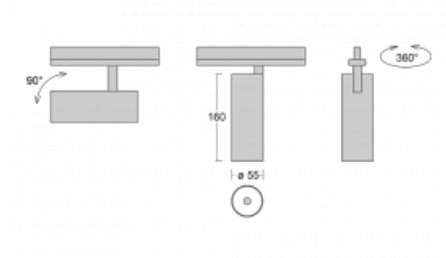

# Vali55

178-100W-10GGE/940, B

Its dimensions make the Vali55 luminaire the smallest cylindrical luminaire in our product range. The luminaires feature 4 types of reflectors with various angles of luminosity, thanks to which it also provides a large variability of light outputs. Vali55 has a very subtle minimalist shape, so it fits into a lot of interiors, where it always looks discreet and unobtrusive. The Luminaire comes in a surface, pendant or semi-recessed version, which greatly increases their versatility of use. All of this makes them suitable for commercial premises, bars or hotels or even residential buildings.

## Technical drawing

Type of installation	Recessed
Light distribution	Direct
Luminaire shape	Circular
Colour of the luminaires	Black
Material	Aluminium
Lifetime	L80/B20 50 000 hours
Warranty	5 years
Description of luminaires	Luminaire semi-recessed
Dimensions	ø 55 mm × 160 mm
Weight	0.6 kg
Light source	LED MODUL
Type of optical system	Reflector
Luminous flux*	1750 lm
Colour Temperature	4000 K cool white
Luminous efficacy	88 lm/W
MacAdam Light source	3
Colour rendering index	90
Beam angle	68°