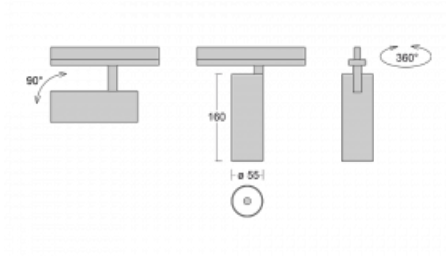

Luminaire

Vali55

178-100W-10GGE/930, W

Its dimensions make the Vali55 luminaire the smallest cylindrical luminaire in our product range. The luminaires feature 4 types of reflectors with various angles of luminosity, thanks to which it also provides a large variability of light outputs. Vali55 has a very subtle minimalist shape, so it fits into a lot of interiors, where it always looks discreet and unobtrusive. The Luminaire comes in a surface, pendant or semi-recessed version, which greatly increases their versatility of use. All of this makes them suitable for commercial premises, bars or hotels or even residential buildings.

Technical drawing

Type of installation	Recessed
Light distribution	Direct
Luminaire shape	Circular
Colour of the luminaires	White
Material	Aluminium
Lifetime	L80/B20 50 000 hours
Warranty	60 months
Description of luminaires	Luminaire semi-recessed
Dimensions	ø 55 mm × 160 mm
Light source	LED MODUL