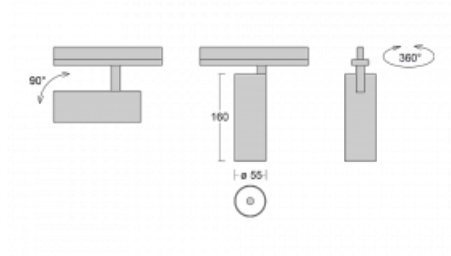

Luminaire

Vali55

178-100W-10GGE/930, W

Its dimensions make the Vali55 luminaire the smallest cylindrical luminaire in our product range. The luminaires feature 4 types of reflectors with various angles of luminosity, thanks to which it also provides a large variability of light outputs. Vali55 has a very subtle minimalist shape, so it fits into a lot of interiors, where it always looks discreet and unobtrusive. The Luminaire comes in a surface, pendant or semi-recessed version, which greatly increases their versatility of use. All of this makes them suitable for commercial premises, bars or hotels or even residential buildings.

Technical drawing

Type of installation	Recessed
Light distribution	Direct
Luminaire shape	Circular
Colour of the luminaires	White
Material	Aluminium
Lifetime	L80/B20 50 000 hours
Warranty	5 years
Description of luminaires	Luminaire semi-recessed
Dimensions	ø 55 mm × 160 mm
Light source	LED MODUL
Type of optical system	Reflector
Luminous flux*	1650 lm
Colour Temperature	3000 K warm white
Luminous efficacy	83 lm/W
MacAdam Light source	3
Colour rendering index	90
Beam angle	68°