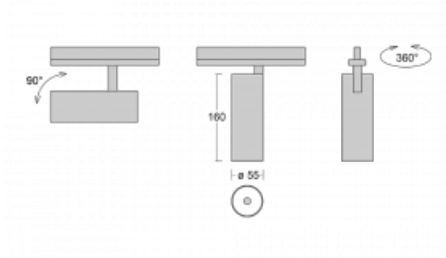

# Vali55

**178-100W-10GGE/930, S**

Its dimensions make the Vali55 luminaire the smallest cylindrical luminaire in our product range. The luminaires feature 4 types of reflectors with various angles of luminosity, thanks to which it also provides a large variability of light outputs. Vali55 has a very subtle minimalist shape, so it fits into a lot of interiors, where it always looks discreet and unobtrusive. The Luminaire comes in a surface, pendant or semi-recessed version, which greatly increases their versatility of use. All of this makes them suitable for commercial premises, bars or hotels or even residential buildings.

**Technical drawing**

Type of installation	Recessed
Light distribution	Direct
Luminaire shape	Circular
Colour of the luminaires	Silver
Material	Aluminium
Lifetime	L80/B20 50 000 hours
Warranty	5 years
Description of luminaires	Luminaire semi-recessed
Dimensions	ø 55 mm × 160 mm
Light source	LED MODUL
Type of optical system	Reflector
Luminous flux*	1650 lm
Colour Temperature	3000 K warm white
Luminous efficacy	83 lm/W
MacAdam Light source	3
Colour rendering index	90
Beam angle	68°