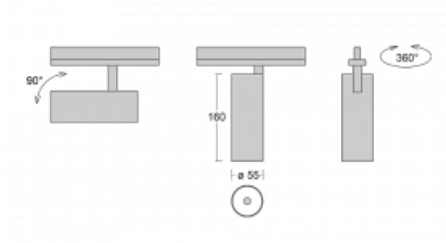

Luminaire

Vali55

178-100W-10GGE/930, S

Its dimensions make the Vali55 luminaire the smallest cylindrical luminaire in our product range. The luminaires feature 4 types of reflectors with various angles of luminosity, thanks to which it also provides a large variability of light outputs. Vali55 has a very subtle minimalist shape, so it fits into a lot of interiors, where it always looks discreet and unobtrusive. The Luminaire comes in a surface, pendant or semi-recessed version, which greatly increases their versatility of use. All of this makes them suitable for commercial premises, bars or hotels or even residential buildings.

Technical drawing

Type of installation	Recessed
Light distribution	Direct
Luminaire shape	Circular
Colour of the luminaires	Silver
Material	Aluminium
Lifetime	L80/B20 50 000 hours
Warranty	60 months
Description of luminaires	Luminaire semi-recessed
Dimensions	ø 55 mm × 160 mm
Light source	LED MODUL
Type of optical system	Reflector
Luminous flux	1650 lm ± 10 %
Colour Temperature	3000 K warm white
Luminous efficacy	83 lm/W
MacAdam Light source	3
Colour rendering index	90
Beam angle	68°
Luminaire power input	20 W ± 10 %
Connection of the luminaires	Electronic ballast non-dimmable
Electrical voltage	220-240V
Frequency	50/60Hz