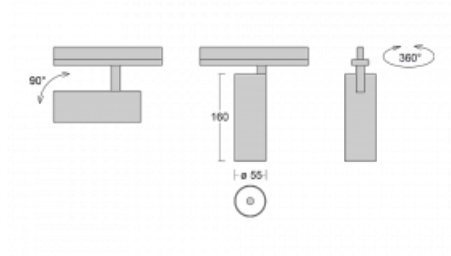

Luminaire

Vali55

178-100W-10GGE/930, B

Its dimensions make the Vali55 luminaire the smallest cylindrical luminaire in our product range. The luminaires feature 4 types of reflectors with various angles of luminosity, thanks to which it also provides a large variability of light outputs. Vali55 has a very subtle minimalist shape, so it fits into a lot of interiors, where it always looks discreet and unobtrusive. The Luminaire comes in a surface, pendant or semi-recessed version, which greatly increases their versatility of use. All of this makes them suitable for commercial premises, bars or hotels or even residential buildings.

Technical drawing

Type of installation	Recessed
Light distribution	Direct
Luminaire shape	Circular
Colour of the luminaires	Black
Material	Aluminium
Lifetime	L80/B20 50 000 hours
Warranty	5 years
Description of luminaires	Luminaire semi-recessed
Dimensions	ø 55 mm × 160 mm
Light source	LED MODUL
Type of optical system	Reflector
Luminous flux*	1650 lm
Colour Temperature	3000 K warm white
Luminous efficacy	83 lm/W
MacAdam Light source	3
Colour rendering index	90
Beam angle	68°