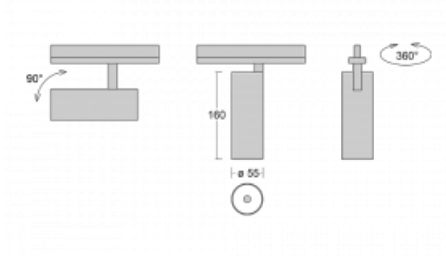

Luminaire

Vali55

178-100W-10GGE/930, B

Its dimensions make the Vali55 luminaire the smallest cylindrical luminaire in our product range. The luminaires feature 4 types of reflectors with various angles of luminosity, thanks to which it also provides a large variability of light outputs. Vali55 has a very subtle minimalist shape, so it fits into a lot of interiors, where it always looks discreet and unobtrusive. The Luminaire comes in a surface, pendant or semi-recessed version, which greatly increases their versatility of use. All of this makes them suitable for commercial premises, bars or hotels or even residential buildings.

Technical drawing

Type of installation	Recessed
Light distribution	Direct
Luminaire shape	Circular
Colour of the luminaires	Black
Material	Aluminium
Lifetime	L80/B20 50 000 hours
Warranty	5 years
Description of luminaires	Luminaire semi-recessed
Dimensions	ø 55 mm × 160 mm
Light source	LED MODUL
Type of optical system	Reflector
Luminous flux	1650 lm ± 10 %
Colour Temperature	3000 K warm white
Luminous efficacy	83 lm/W
MacAdam Light source	3
Colour rendering index	90
Beam angle	68°
Luminaire power input	20 W ± 10 %
Connection of the luminaires	Electronic ballast non-dimmable
Electrical voltage	220-240V
Frequency	50/60Hz