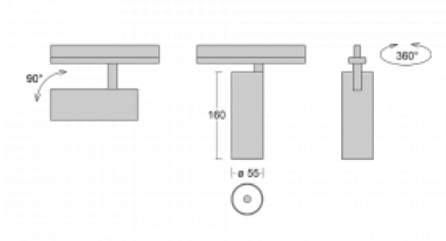

Luminaire

Vali55

178-100W-10GGD/940, W

Its dimensions make the Vali55 luminaire the smallest cylindrical luminaire in our product range. The luminaires feature 4 types of reflectors with various angles of luminosity, thanks to which it also provides a large variability of light outputs. Vali55 has a very subtle minimalist shape, so it fits into a lot of interiors, where it always looks discreet and unobtrusive. The Luminaire comes in a surface, pendant or semi-recessed version, which greatly increases their versatility of use. All of this makes them suitable for commercial premises, bars or hotels or even residential buildings.

Technical drawing

Type of installation	Recessed
Light distribution	Direct
Luminaire shape	Circular
Colour of the luminaires	White
Material	Aluminium
Lifetime	L80/B20 50 000 hours
Warranty	60 months
Description of luminaires	Luminaire semi-recessed
Dimensions	ø 55 mm × 160 mm
Light source	LED MODUL
Type of optical system	Reflector
Luminous flux	1750 lm ± 10 %
Colour Temperature	4000 K cool white
Luminous efficacy	88 lm/W
MacAdam Light source	3
Colour rendering index	90
Beam angle	68°
Luminaire power input	20 W ± 10 %
Connection of the luminaires	DALI dimmable
Electrical voltage	220-240V
Frequency	50/60Hz