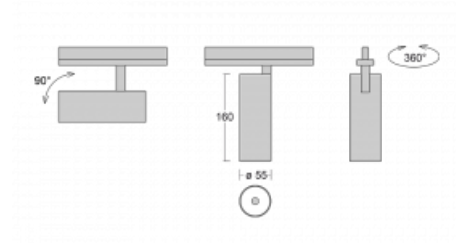

Luminaire

Vali55

178-100W-10GGD/930, W

Its dimensions make the Vali55 luminaire the smallest cylindrical luminaire in our product range. The luminaires feature 4 types of reflectors with various angles of luminosity, thanks to which it also provides a large variability of light outputs. Vali55 has a very subtle minimalist shape, so it fits into a lot of interiors, where it always looks discreet and unobtrusive. The Luminaire comes in a surface, pendant or semi-recessed version, which greatly increases their versatility of use. All of this makes them suitable for commercial premises, bars or hotels or even residential buildings.

Technical drawing

Type of installation	Recessed
Light distribution	Direct
Luminaire shape	Circular
Colour of the luminaires	White
Material	Aluminium
Lifetime	L80/B20 50 000 hours
Warranty	60 months
Description of luminaires	Luminaire semi-recessed
Dimensions	ø 55 mm × 160 mm
Light source	LED MODUL
Type of optical system	Reflector
Luminous flux	1650 lm ± 10 %
Colour Temperature	3000 K warm white
Luminous efficacy	83 lm/W
MacAdam Light source	3
Colour rendering index	90
Beam angle	68°
Luminaire power input	20 W ± 10 %
Connection of the luminaires	DALI dimmable
Electrical voltage	220-240V
Frequency	50/60Hz