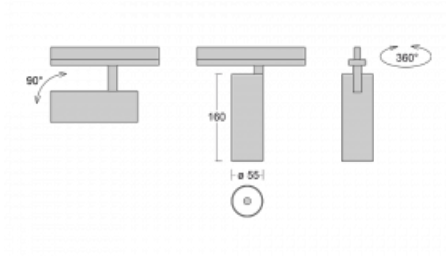

# Vali55

178-100W-10GGD/930, W

Its dimensions make the Vali55 luminaire the smallest cylindrical luminaire in our product range. The luminaires feature 4 types of reflectors with various angles of luminosity, thanks to which it also provides a large variability of light outputs. Vali55 has a very subtle minimalist shape, so it fits into a lot of interiors, where it always looks discreet and unobtrusive. The Luminaire comes in a surface, pendant or semi-recessed version, which greatly increases their versatility of use. All of this makes them suitable for commercial premises, bars or hotels or even residential buildings.

## Technical drawing

Type of installation	Recessed
Light distribution	Direct
Luminaire shape	Circular
Colour of the luminaires	White
Material	Aluminium
Lifetime	L80/B20 50 000 hours
Warranty	5 years
Description of luminaires	Luminaire semi-recessed
Dimensions	ø 55 mm × 160 mm
Light source	LED MODUL
DIR optical system	Reflector
Luminous flux*	1650 lm
Colour Temperature	3000 K warm white
Luminous efficacy	83 lm/W
MacAdam Light source	3
Colour rendering index	90
Beam angle	68°
Luminaire power input*	20 W
Connection of the luminaires	DALI
Electrical voltage	220-240V
Frequency	50/60Hz