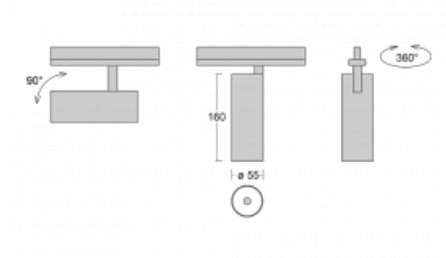

Luminaire

Vali55

178-100W-10GGD/930, W

Its dimensions make the Vali55 luminaire the smallest cylindrical luminaire in our product range. The luminaires feature 4 types of reflectors with various angles of luminosity, thanks to which it also provides a large variability of light outputs. Vali55 has a very subtle minimalist shape, so it fits into a lot of interiors, where it always looks discreet and unobtrusive. The Luminaire comes in a surface, pendant or semi-recessed version, which greatly increases their versatility of use. All of this makes them suitable for commercial premises, bars or hotels or even residential buildings.

Technical drawing

Type of installation	Recessed
Light distribution	Direct
Luminaire shape	Circular
Colour of the luminaires	White
Material	Aluminium
Lifetime	L80/B20 50 000 hours
Warranty	5 years
Description of luminaires	Luminaire semi-recessed
Dimensions	ø 55 mm × 160 mm
Light source	LED MODUL
Type of optical system	Reflector
Luminous flux*	1650 lm
Colour Temperature	3000 K warm white
Luminous efficacy	83 lm/W
MacAdam Light source	3
Colour rendering index	90
Beam angle	68°