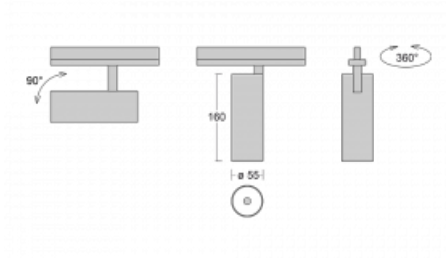

Luminaire

Vali55

178-100W-10GDE/940, W

Its dimensions make the Vali55 luminaire the smallest cylindrical luminaire in our product range. The luminaires feature 4 types of reflectors with various angles of luminosity, thanks to which it also provides a large variability of light outputs. Vali55 has a very subtle minimalist shape, so it fits into a lot of interiors, where it always looks discreet and unobtrusive. The Luminaire comes in a surface, pendant or semi-recessed version, which greatly increases their versatility of use. All of this makes them suitable for commercial premises, bars or hotels or even residential buildings.

Technical drawing

Type of installation	Recessed
Light distribution	Direct
Luminaire shape	Circular
Colour of the luminaires	White
Material	Aluminium
Lifetime	L80/B20 50 000 hours
Warranty	60 months
Description of luminaires	Luminaire semi-recessed
Dimensions	ø 55 mm × 160 mm
Weight	0.52 kg
Light source	LED MODUL
Type of optical system	Reflector
Luminous flux	1250 lm ± 10 %
Colour Temperature	4000 K cool white
Luminous efficacy	92 lm/W
MacAdam Light source	3
Colour rendering index	90
Beam angle	68°