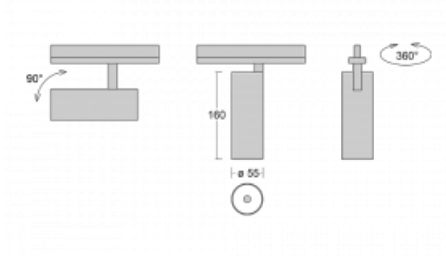

Luminaire

Vali55

178-100W-10GDE/930, W

Its dimensions make the Vali55 luminaire the smallest cylindrical luminaire in our product range. The luminaires feature 4 types of reflectors with various angles of luminosity, thanks to which it also provides a large variability of light outputs. Vali55 has a very subtle minimalist shape, so it fits into a lot of interiors, where it always looks discreet and unobtrusive. The Luminaire comes in a surface, pendant or semi-recessed version, which greatly increases their versatility of use. All of this makes them suitable for commercial premises, bars or hotels or even residential buildings.

Technical drawing

Type of installation	Recessed
Light distribution	Direct
Luminaire shape	Circular
Colour of the luminaires	White
Material	Aluminium
Lifetime	L80/B20 50 000 hours
Warranty	60 months
Description of luminaires	Luminaire semi-recessed
Dimensions	ø 55 mm × 160 mm
Light source	LED MODUL