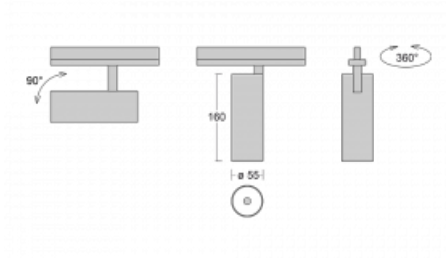

# Vali55

178-100W-10GDE/930, W

Its dimensions make the Vali55 luminaire the smallest cylindrical luminaire in our product range. The luminaires feature 4 types of reflectors with various angles of luminosity, thanks to which it also provides a large variability of light outputs. Vali55 has a very subtle minimalist shape, so it fits into a lot of interiors, where it always looks discreet and unobtrusive. The Luminaire comes in a surface, pendant or semi-recessed version, which greatly increases their versatility of use. All of this makes them suitable for commercial premises, bars or hotels or even residential buildings.

## Technical drawing

Type of installation	Recessed
Light distribution	Direct
Luminaire shape	Circular
Colour of the luminaires	White
Material	Aluminium
Lifetime	L80/B20 50 000 hours
Warranty	5 years
Description of luminaires	Luminaire semi-recessed
Dimensions	ø 55 mm × 160 mm
Light source	LED MODUL
Type of optical system	Reflector
Luminous flux*	1200 lm
Colour Temperature	3000 K warm white
Luminous efficacy	88 lm/W
MacAdam Light source	3
Colour rendering index	90
Beam angle	68°