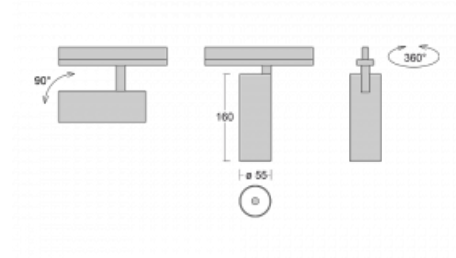

# Vali55

178-100W-10GDE/930, S

Its dimensions make the Vali55 luminaire the smallest cylindrical luminaire in our product range. The luminaires feature 4 types of reflectors with various angles of luminosity, thanks to which it also provides a large variability of light outputs. Vali55 has a very subtle minimalist shape, so it fits into a lot of interiors, where it always looks discreet and unobtrusive. The Luminaire comes in a surface, pendant or semi-recessed version, which greatly increases their versatility of use. All of this makes them suitable for commercial premises, bars or hotels or even residential buildings.

## Technical drawing

Type of installation	Recessed
Light distribution	Direct
Luminaire shape	Circular
Colour of the luminaires	Silver
Material	Aluminium
Lifetime	L80/B20 50 000 hours
Warranty	60 months
Description of luminaires	Luminaire semi-recessed
Dimensions	ø 55 mm × 160 mm
Light source	LED MODUL
Type of optical system	Reflector
Luminous flux	1200 lm ± 10 %
Colour Temperature	3000 K warm white
Luminous efficacy	88 lm/W
MacAdam Light source	3
Colour rendering index	90
Beam angle	68°
Luminaire power input	13.6 W ± 10 %
Connection of the luminaires	Electronic ballast non-dimmable
Electrical voltage	220-240V
Frequency	50/60Hz