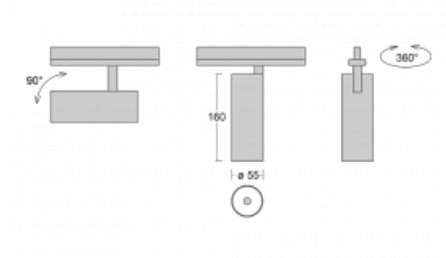

Luminaire

Vali55

178-100W-10GDE/930, S

Its dimensions make the Vali55 luminaire the smallest cylindrical luminaire in our product range. The luminaires feature 4 types of reflectors with various angles of luminosity, thanks to which it also provides a large variability of light outputs. Vali55 has a very subtle minimalist shape, so it fits into a lot of interiors, where it always looks discreet and unobtrusive. The Luminaire comes in a surface, pendant or semi-recessed version, which greatly increases their versatility of use. All of this makes them suitable for commercial premises, bars or hotels or even residential buildings.

Technical drawing

Type of installation	Recessed
Light distribution	Direct
Luminaire shape	Circular
Colour of the luminaires	Silver
Material	Aluminium
Lifetime	L80/B20 50 000 hours
Warranty	5 years
Description of luminaires	Luminaire semi-recessed
Dimensions	ø 55 mm × 160 mm
Light source	LED MODUL
Type of optical system	Reflector
Luminous flux*	1200 lm
Colour Temperature	3000 K warm white
Luminous efficacy	88 lm/W
MacAdam Light source	3
Colour rendering index	90
Beam angle	68°