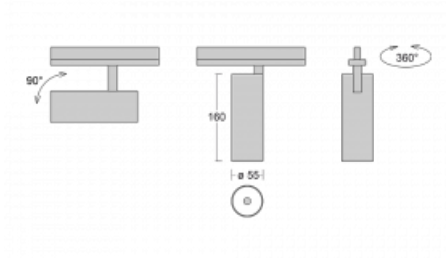

Luminaire

Vali55

178-100W-10GDE/930, B

Its dimensions make the Vali55 luminaire the smallest cylindrical luminaire in our product range. The luminaires feature 4 types of reflectors with various angles of luminosity, thanks to which it also provides a large variability of light outputs. Vali55 has a very subtle minimalist shape, so it fits into a lot of interiors, where it always looks discreet and unobtrusive. The Luminaire comes in a surface, pendant or semi-recessed version, which greatly increases their versatility of use. All of this makes them suitable for commercial premises, bars or hotels or even residential buildings.

Technical drawing

Type of installation	Recessed
Light distribution	Direct
Luminaire shape	Circular
Colour of the luminaires	Black
Material	Aluminium
Lifetime	L80/B20 50 000 hours
Warranty	5 years
Description of luminaires	Luminaire semi-recessed
Dimensions	ø 55 mm × 160 mm
Light source	LED MODUL
Type of optical system	Reflector
Luminous flux*	1200 lm
Colour Temperature	3000 K warm white
Luminous efficacy	88 lm/W
MacAdam Light source	3
Colour rendering index	90
Beam angle	68°